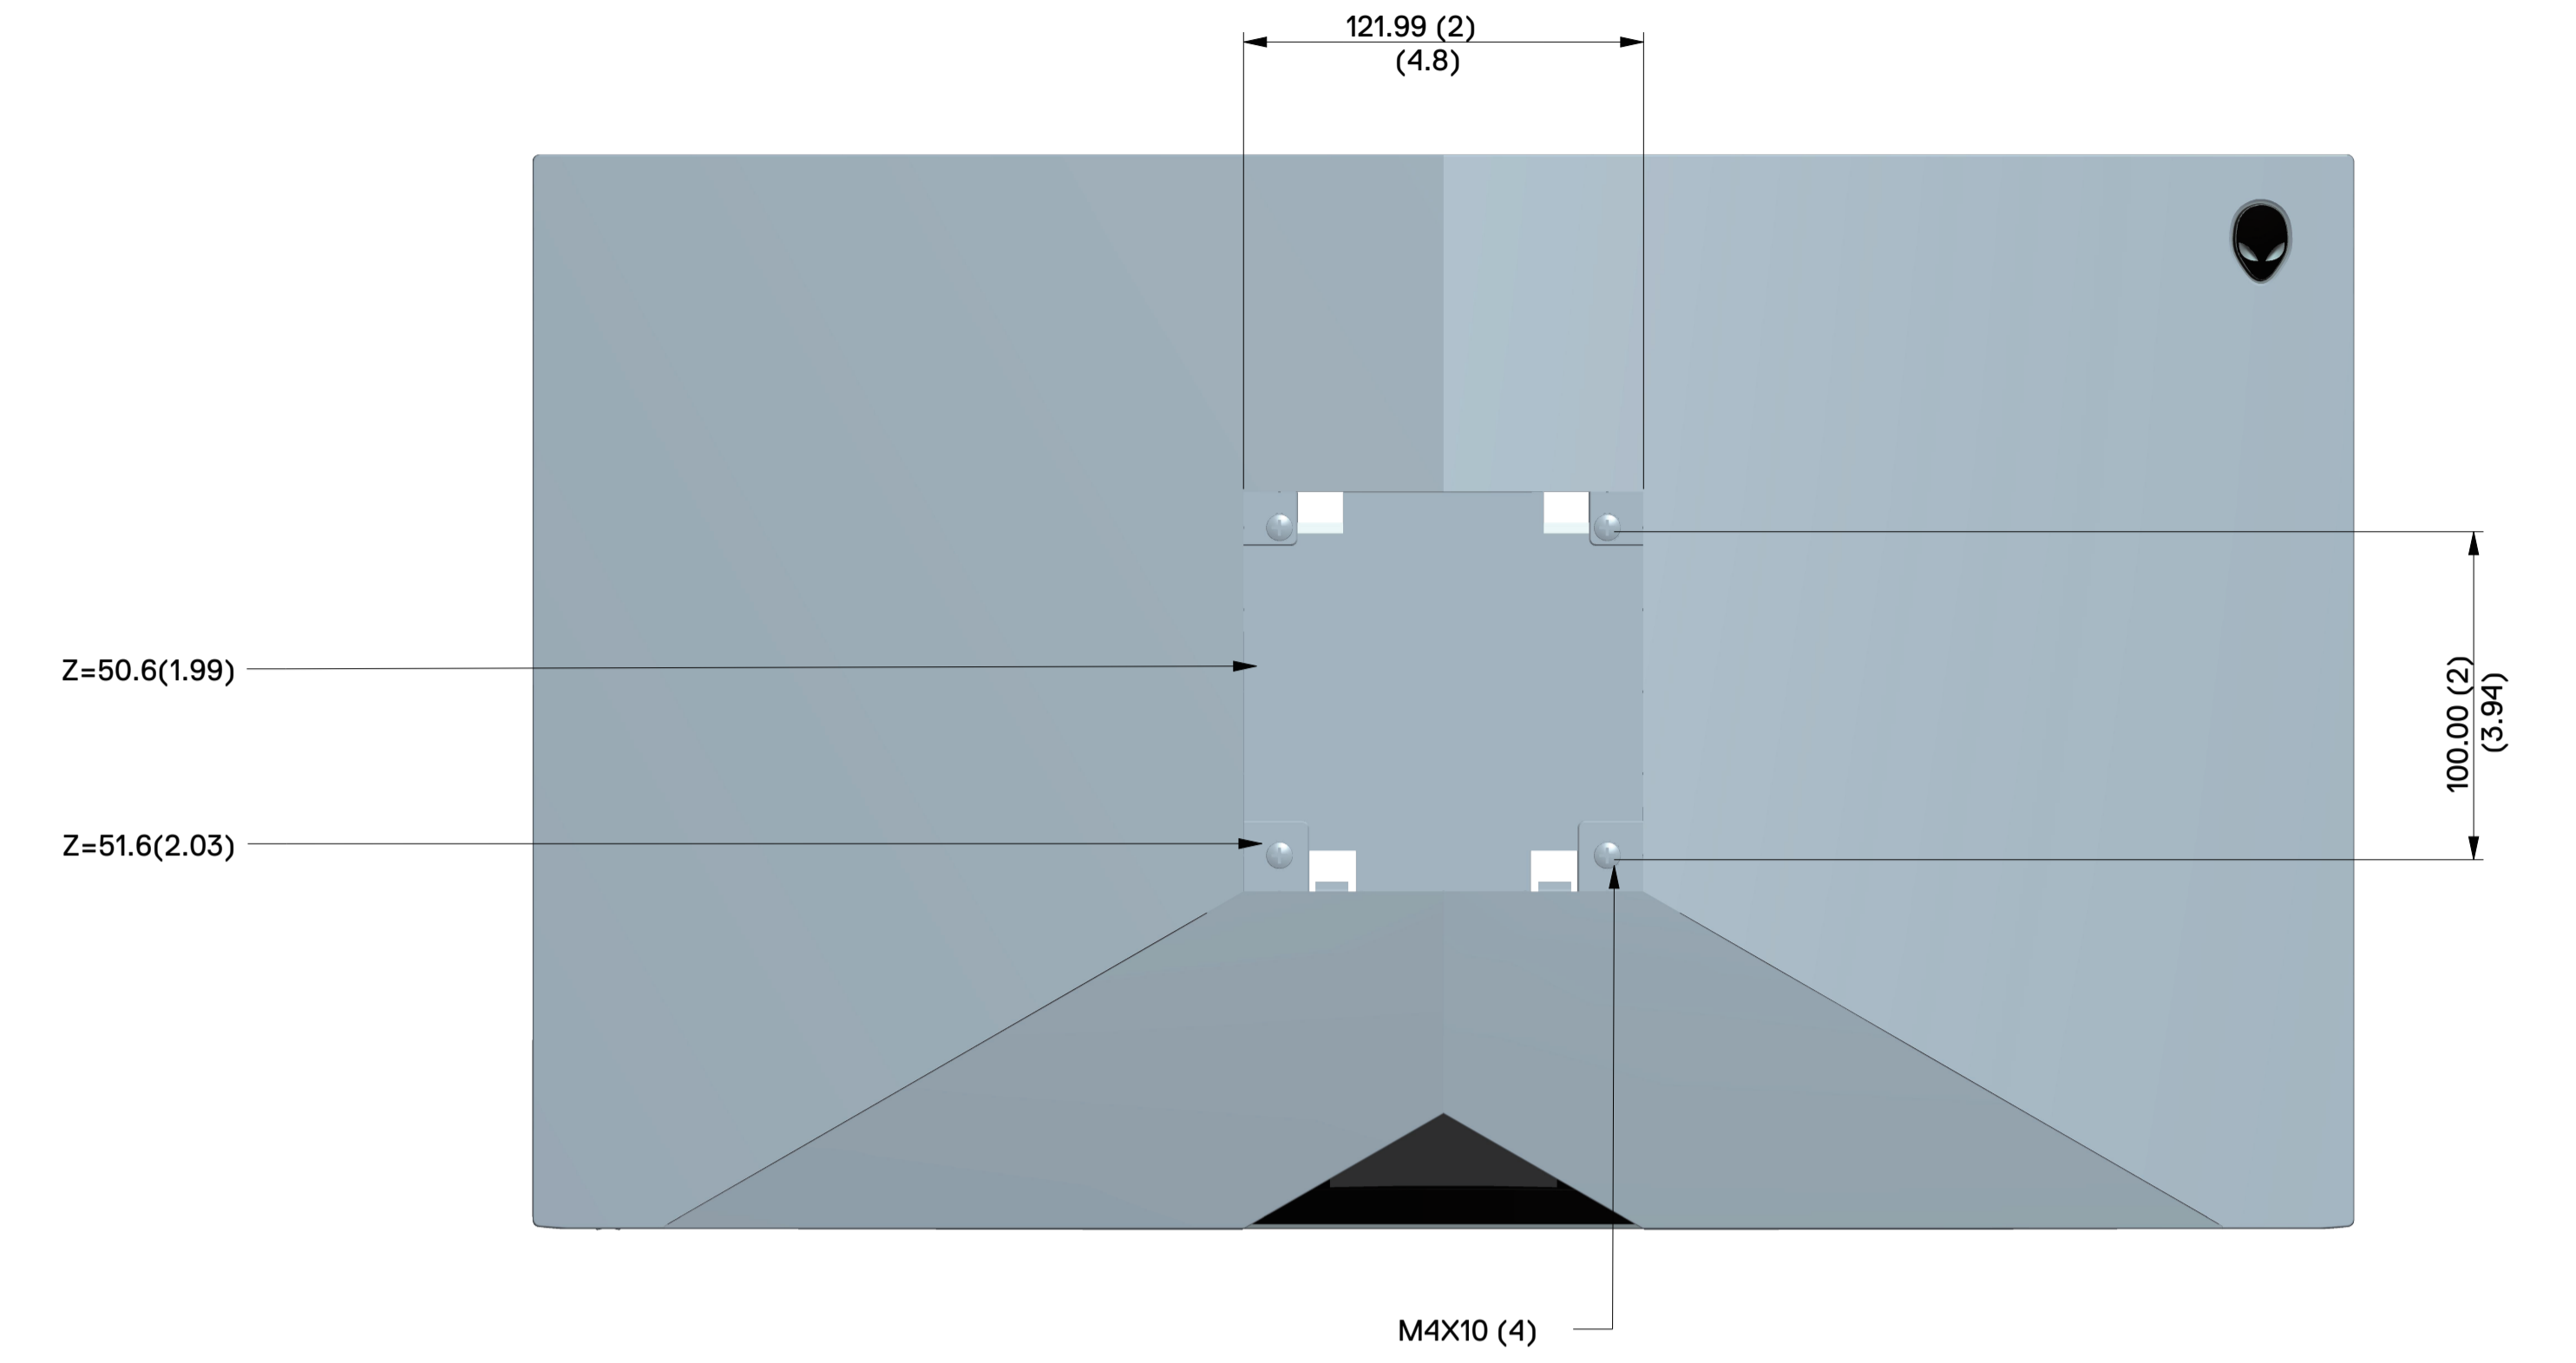

AW2518HF Outline Dimension

Nominal Dimension
Unit : mm

Back View of Monitor without stand