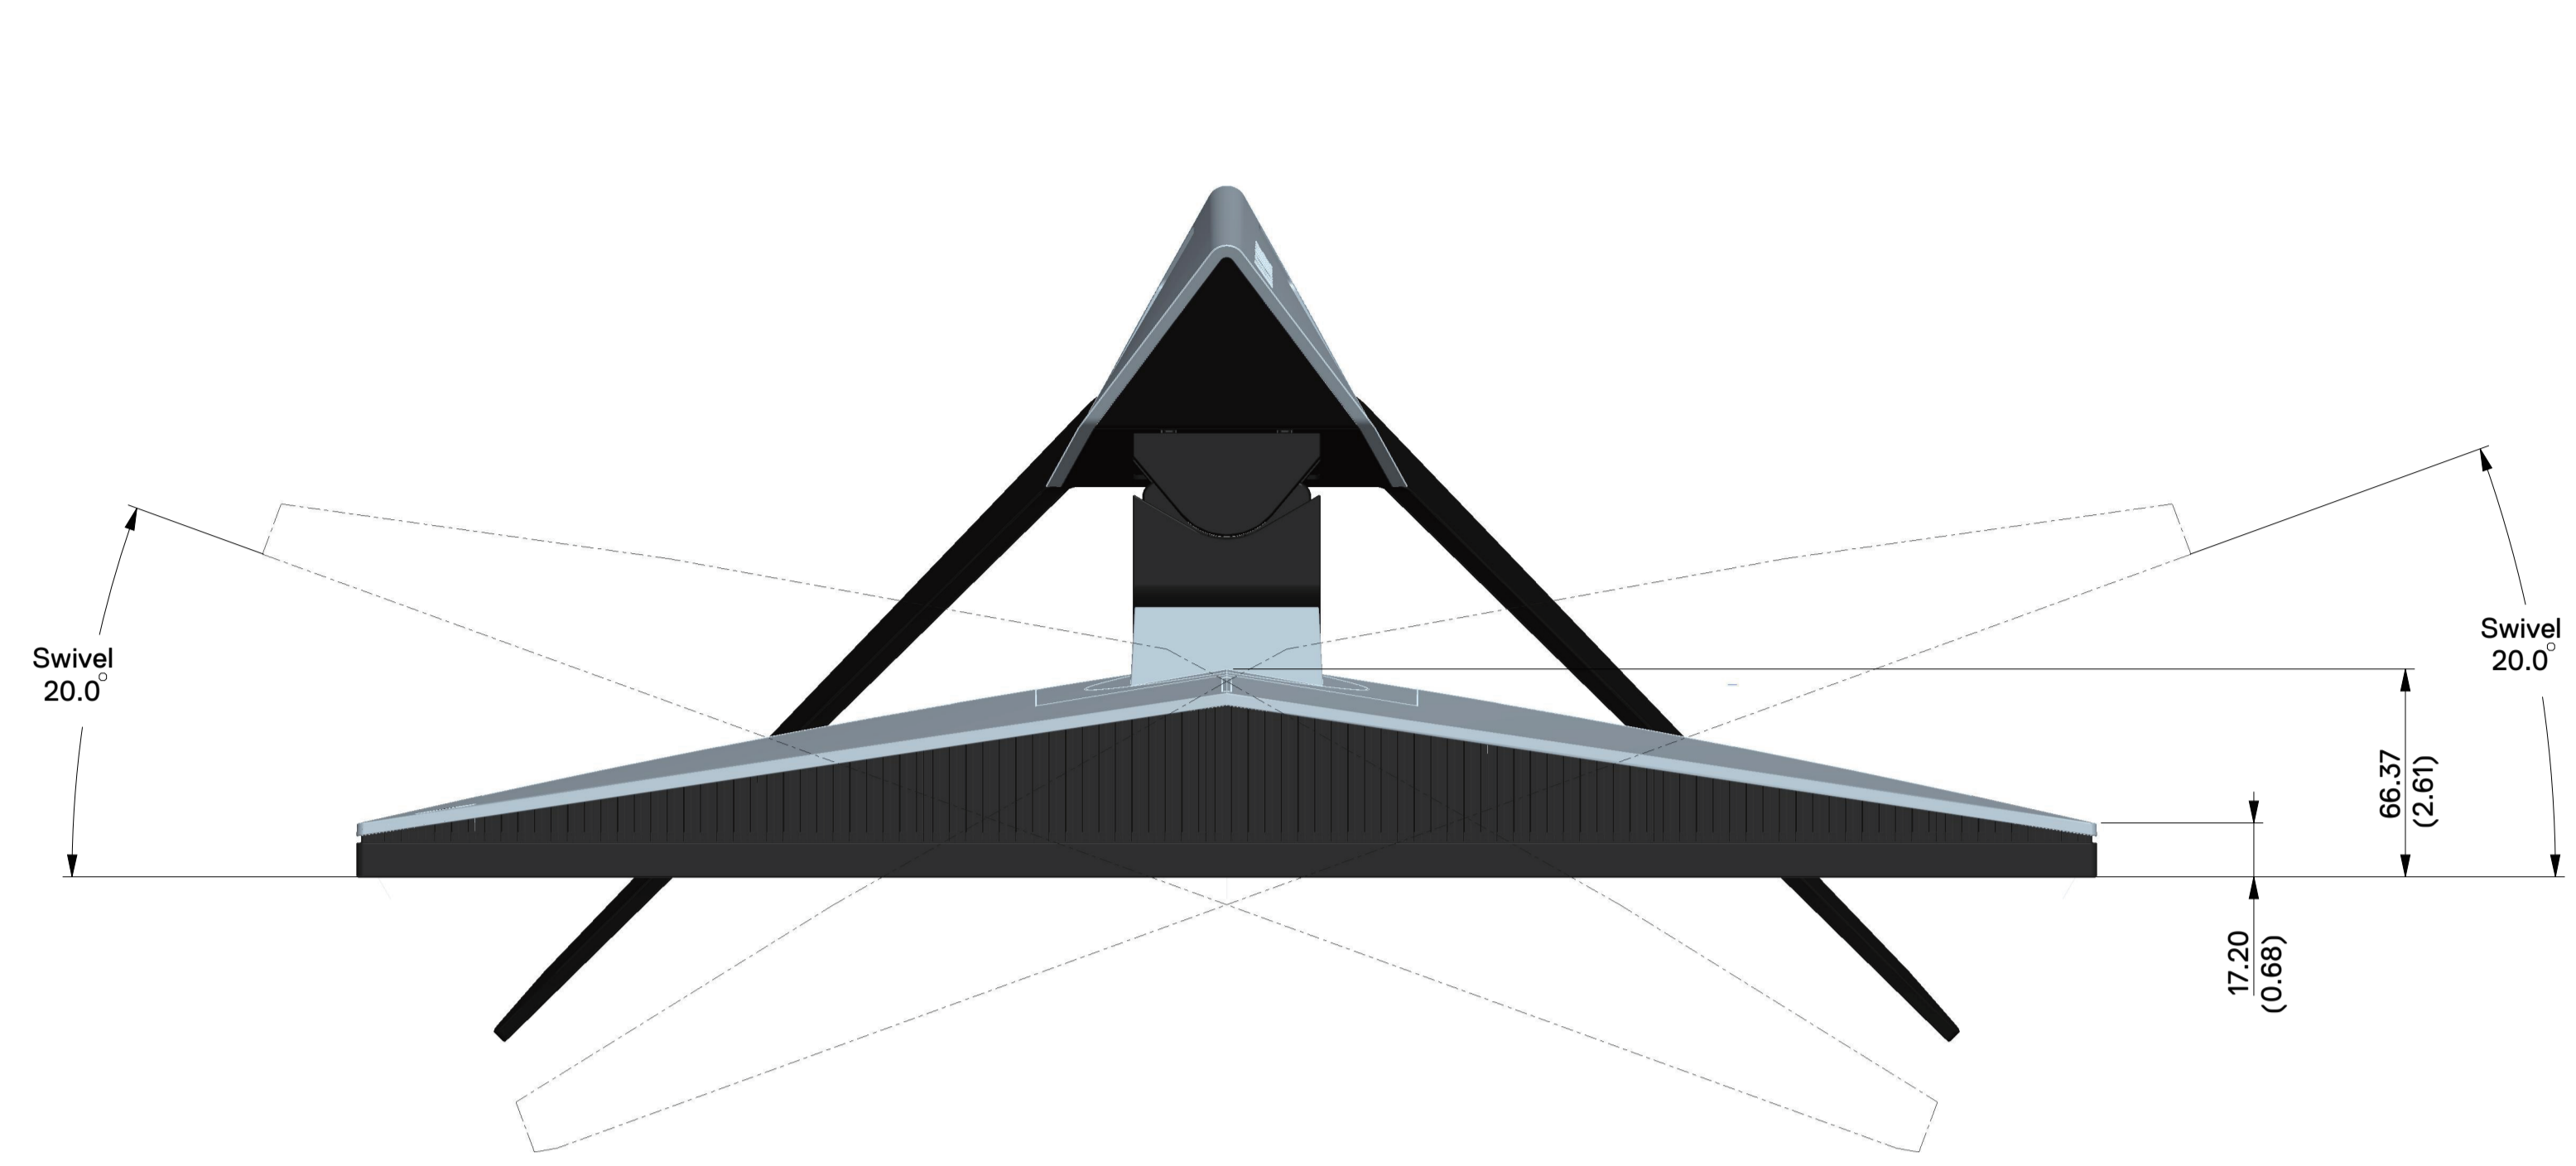

AW2518HF Outline Dimension

Nominal Dimension
Unit : mm

Back View of Monitor without stand